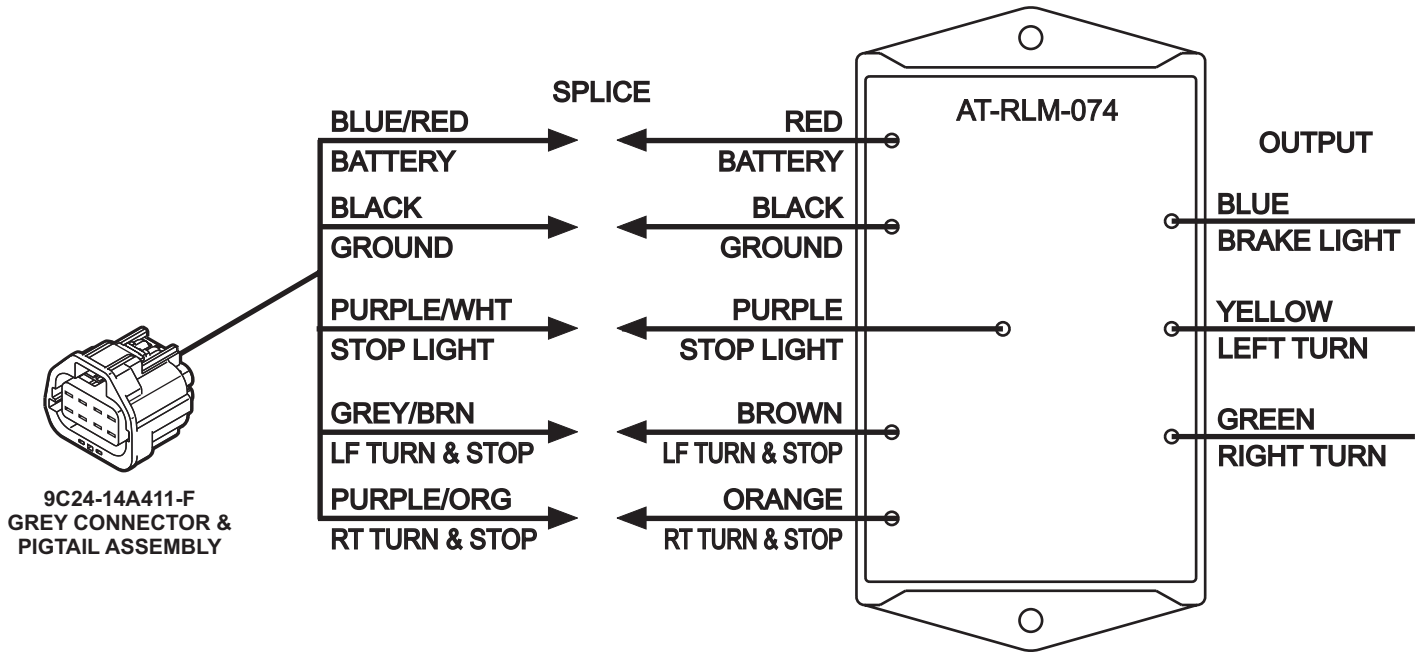

# AT-RLM-074 INSTALLATION INSTRUCTIONS

As it mates to Ford Plug # 9C24-14A411-F

## PLUG LOCATION ON CHASSIS

**American Technology**  
COMPONENTS, INCORPORATED

Look at American Technology: See the Difference  
2905 LaVanture Place • Elkhart, IN 46514  
574.262.1258 • FAX 574.264.9138