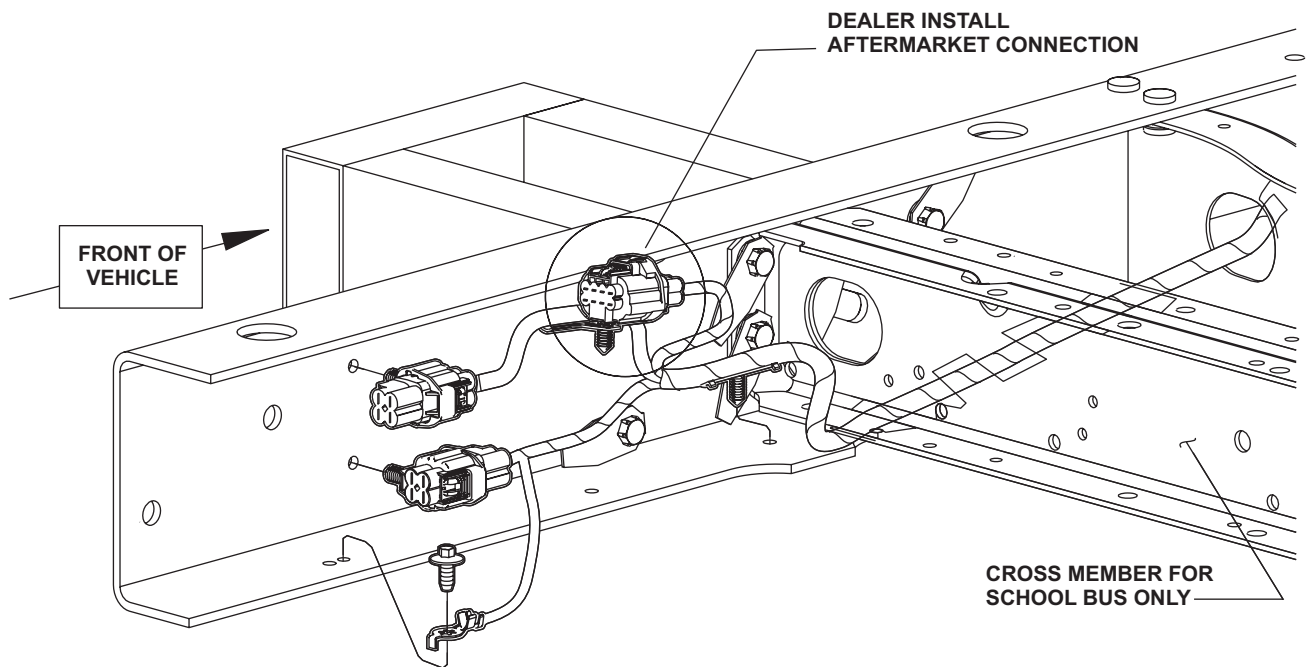

# AT-RLM-074 INSTALLATION INSTRUCTIONS

As it mates to Ford Plug # 9C24-14A411-F

## PLUG LOCATION ON CHASSIS

**American Technology**  
COMPONENTS, INCORPORATED

Look at American Technology: See the Difference  
2905 LaVanture Place • Elkhart, IN 46514  
574.262.1258 • FAX 574.264.9138